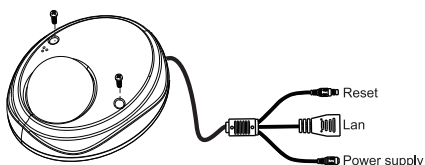

ZKMD4 WDR series

www.ipcamspot.com

Technical Specifications

Product Model	ZKMD470		DNS, DDNS, NTP, UPNP,
Product Name	Megapixel Mini Dome IP camera		RTSP/RTCP/RTP, ONVIF
Camera Performance		On board storage	
Image Sensor	1/4" megapixel WDR progressive CMOS	Card slot	Supports TF Card, up to 32G
Image Resolution	1280*720	Storage	Snapshots and video clips
Minimum Illumination	0.1 Lux	Alarm and Event Management	
Lens Type	6mm fixed lens	Alarm Input	N/A
Video		Alarm Output	N/A
Video Compression	H.264 main profile level 3	Motion Detection	4 independent detection areas settable
Video Resolution	Main stream: 1280*720 Secondary stream: 640*352	RS485 port	N/A
Video Frame Rate	PAL:1~25fps;NTSC:1~30fps	Alarm Trigger	Motion detection, external input
Image settings	Brightness, contrast, saturation, low illumination, shutter, sensitivity, flip vertically/horizontally, WDR on/off	Alarm Events	Alarm via email server(send snapshot or not) ; Upload video to FTP server; save video and photo to storage card;
Audio		General	
Audio Compression	G.726/G.711	Casing	Camera: Metal (Aluminum Alloy) Color: White
Audio Input	Built-in Microphone	Power Supply	12V DC 1.5A POE: 802.3af POE standard (optional)
Audio Output	N/A	Power Consumption	8 W max
Network		Working Conditions	-10°C ~ 55°C, 10~95 % RH
Security	Multi-level users access with password protection	Weight	N.W.: 0.35 KGS G.W.: 0.55 KGS
Network Interface	10Base-T/100Base-TX Ethernet interface WIFI 802.11b/g/n wireless network (optional)		
Supported Protocol	TCP/IP, HTTP, UDP, ARP, SMTP, FTP, DHCP,		

Product dimension figure

(Remark: all the dimensions are in mm)

Interface figure

Standard accessories

ZKiVISION Software(Included in CD)

Power supply

CD