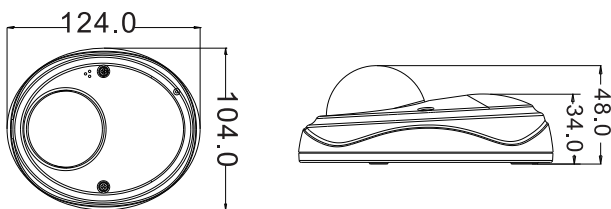

ZKMD4 WDR series

www.ipcamspot.com

Technical Specifications

Product Model	ZKMD470		DNS, DDNS, NTP, UPNP,
Product Name	Megapixel Mini Dome IP camera		RTSP/RTCP/RTP, ONVIF
Camera Performance		On board storage	
Image Sensor	1/4" megapixel WDR progressive CMOS	Card slot	Supports TF Card, up to 32G
Image Resolution	1280*720	Storage	Snapshots and video clips
Minimum Illumination	0.1 Lux	Alarm and Event Management	
Lens Type	6mm fixed lens	Alarm Input	N/A
Video		Alarm Output	N/A
Video Compression	H.264 main profile level 3	Motion Detection	4 independent detection areas settable
Video Resolution	Main stream: 1280*720 Secondary stream: 640*352	RS485 port	N/A
Video Frame Rate	PAL:1~25fps;NTSC:1~30fps	Alarm Trigger	Motion detection, external input
Image settings	Brightness, contrast, saturation, low illumination, shutter, sensitivity, flip vertically/horizontally, WDR on/off	Alarm Events	Alarm via email server(send snapshot or not) ; Upload video to FTP server; save video and photo to storage card;
Audio		General	
Audio Compression	G.726/G.711	Casing	Camera: Metal (Aluminum Alloy) Color: White
Audio Input	Built-in Microphone	Power Supply	12V DC 1.5A POE: 802.3af POE standard (optional)
Audio Output	N/A	Power Consumption	8 W max
Network		Working Conditions	-10°C ~ 55°C, 10~95 % RH
Security	Multi-level users access with password protection	Weight	N.W.: 0.35 KGS G.W.: 0.55 KGS
Network Interface	10Base-T/100Base-TX Ethernet interface WIFI 802.11b/g/n wireless network (optional)		
Supported Protocol	TCP/IP, HTTP, UDP, ARP, SMTP, FTP, DHCP,		

Product dimension figure

(Remark: all the dimensions are in mm)

Interface figure

Standard accessories

ZKiVISION Software(Included in CD)

Power supply

CD