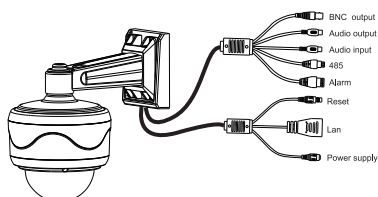

Interface figure