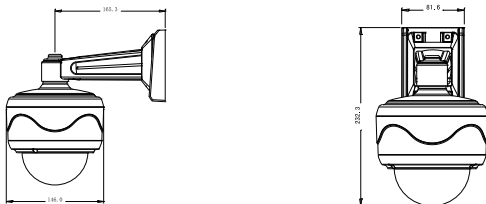

| | |
|-----------------------------|---|
| Product Model | ZKMD 372: 1 megapixel, Day & Night |
| Product Name | Megapixel CMOS IR Dome IP camera |
| Camera Performance | |
| Image Sensor | 1/3" megapixel WDR progressive CMOS |
| Image Resolution | 1280*720 |
| Minimum Illumination | 0.1 Lux (IR off), 0 Lux (IR on) |
| Day/Night Mode | Automatically IR-cut filter |
| Lens Type | 4-9mm varifocal lens |
| IR Distance | 60° projection angle, 10~15 meters valid |
| Video | |
| Video Compression | H.264 main profile level 3 |
| Video Resolution | Main stream: 1280*720 Secondary stream: 640*352 |
| Video Frame Rate | PAL:1~25fps;NTSC:1~30fps |
| Image settings | Brightness, contrast, saturation, low illumination,shutter,sensitivity, flip vertically/horizontally,WDR on/off |
| Audio | |
| Audio Streaming | Two-way |
| Audio Compression | G.726/G.711 |
| Audio Input | 1 channel line/Mic input |
| Audio Output | 1 channel line output |
| Network | |
| Security | Multi-level users access with password protection |
| Network Interface | 10Base-T/100Base-TX Ethernet interface WIFI 802.11b/g/n wireless network (optional) |
| Supported Protocol | TCP/IP, HTTP, UDP, ARP, SMTP, FTP, DHCP, DNS, DDNS, NTP, UPNP, RTSP/RTCP/RTP, ONVIF |

Product dimension figure

(Remark: all the dimensions are in mm)

Interface figure

On board storage

| | |
|------------------|-----------------------------|
| Card slot | Supports TF Card, up to 32G |
| Storage | Snapshots and video clips |